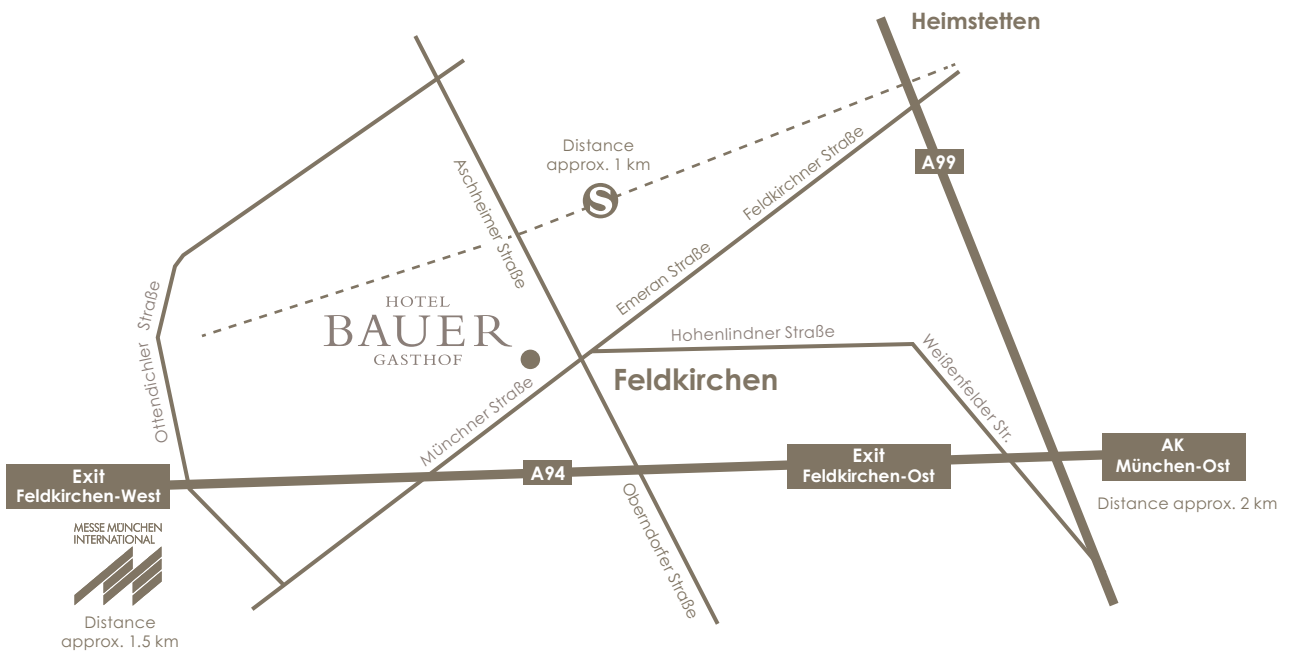

# HOTEL BAUER GASTHOF

Short distances to the fair, to the city  
and to the airport

You'll be staying and meeting in the best location at the Bauer Hotel & Restaurant: it only takes three minutes to get to the Messe München (Munich Fair) or International Congress Center München (Munich International Congress Center) via Münchner Straße. It takes about 20 minutes to get to Franz-Josef Strauß Airport in Erding and the S-Bahn provides a fast and convenient rail connection to downtown Munich.

But most importantly: all roads lead to the Bauer Hotel & Restaurant, no matter where you're coming from. Simply drive off the A99 (East Munich ring road) onto the A94 towards Munich and then exit the Autobahn at Feldkirchen-Ost – if you're coming from Passau, exit the Autobahn at Feldkirchen-West. We're easy to find in the center of Feldkirchen.