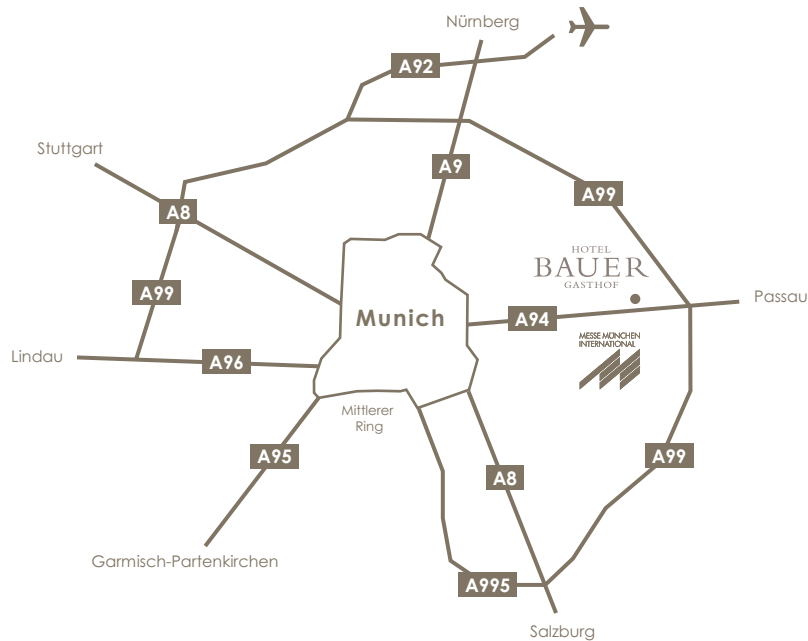

# HOTEL BAUER GASTHOF

Short distances to the fair, to the city  
and to the airport

You'll be staying and meeting in the best location at the Bauer Hotel & Restaurant: it only takes three minutes to get to the Messe München (Munich Fair) or International Congress Center München (Munich International Congress Center) via Münchner Straße. It takes about 20 minutes to get to Franz-Josef Strauß Airport in Erding and the S-Bahn provides a fast and convenient rail connection to downtown Munich.

But most importantly: all roads lead to the Bauer Hotel & Restaurant, no matter where you're coming from. Simply drive off the A99 (East Munich ring road) onto the A94 towards Munich and then exit the Autobahn at Feldkirchen-Ost – if you're coming from Passau, exit the Autobahn at Feldkirchen-West. We're easy to find in the center of Feldkirchen.