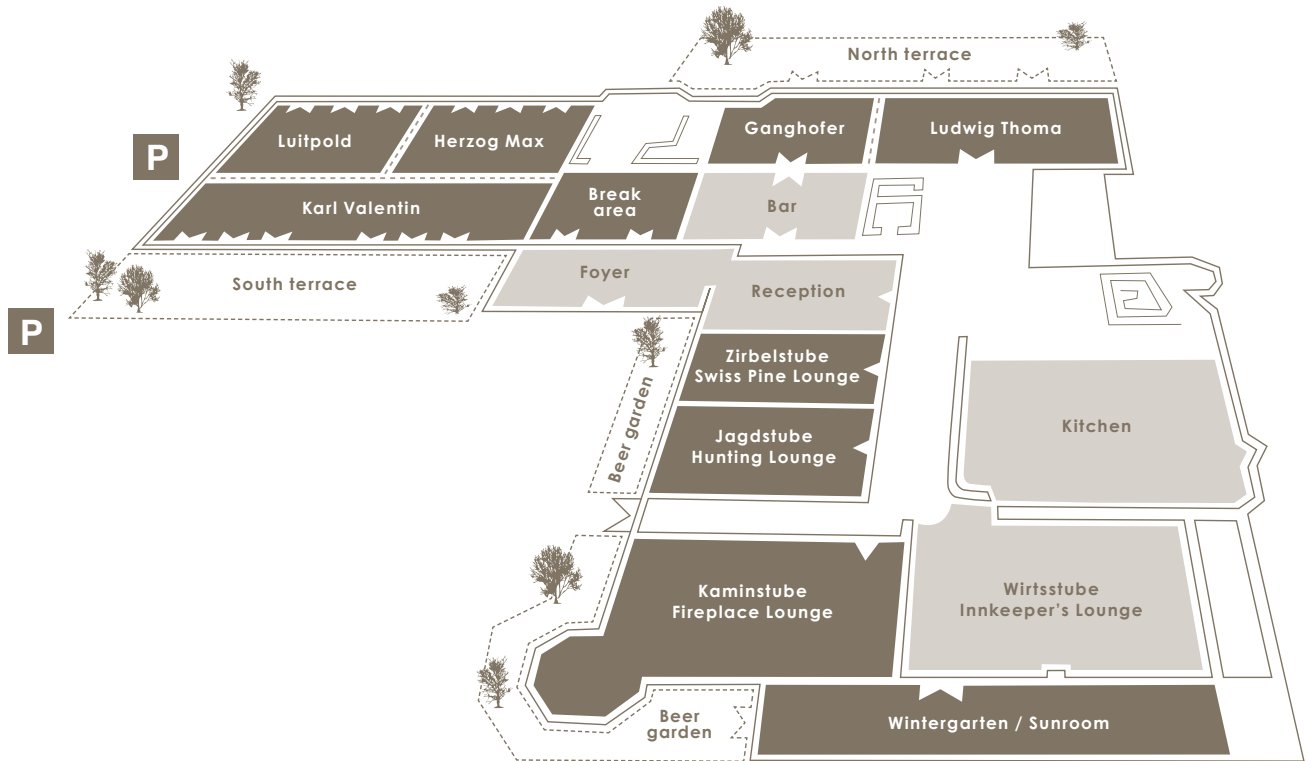

# HOTEL BAUER GASTHOF

For celebrations large or small –  
venues for any occasion

## Seating options

Room	Size	Restaurant	U-shape	Banquet
Swiss Pine Lounge	33 m <sup>2</sup>	30	30	1x10 & 1x16
Hunting Lounge	34 m <sup>2</sup>	30	30	20
Fireplace Lounge	45 m <sup>2</sup>	45	–	4x8
Sunroom		34	–	3x8

Rom	Size	Parliament	Theatre	U-shape	Block
Ludwig Thoma	72 m <sup>2</sup>	30	50	20	25
Ganghofer	69 m <sup>2</sup>	25	40	18	20
Herzog Max	73 m <sup>2</sup>	35	60	24	25
Luitpold	63 m <sup>2</sup>	25	60	20	25
Karl Valentin	135 m <sup>2</sup>	70	140	40	50
Ludwig Thoma + Ganghofer	141 m <sup>2</sup>	80	140	45	50
Karl Valentin + Herzog Max + Luitpold	271 m <sup>2</sup>	160	200	60	2x50