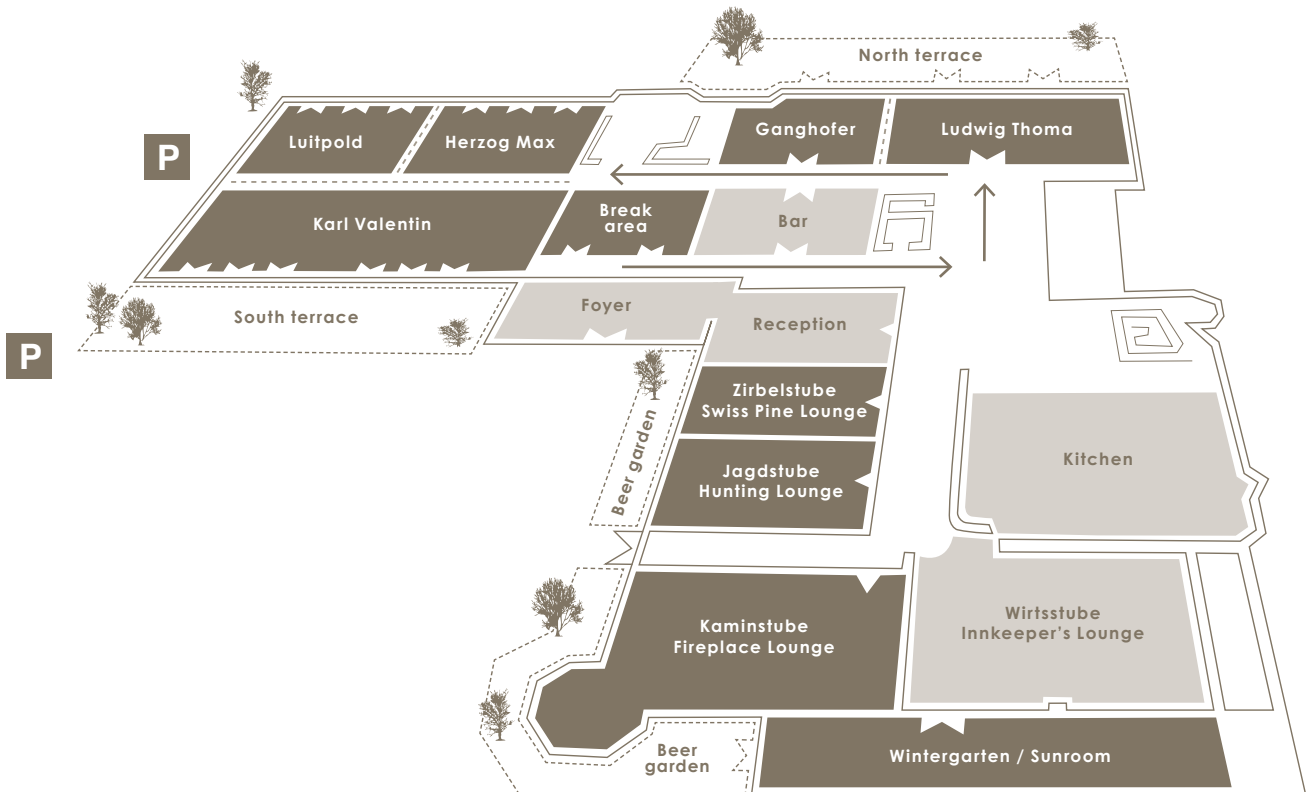

# HOTEL BAUER GASTHOF

For celebrations large or small –  
venues for any occasion

## Seating options

Room	Size	Restaurant	U-shape	Banquet
Swiss Pine Lounge	33 m <sup>2</sup>	30	30	1x10 & 1x16
Hunting Lounge	34 m <sup>2</sup>	30	30	20
Fireplace Lounge	45 m <sup>2</sup>	45	–	4x8
Sunroom		34	–	3x8

Rom	Size	Parliament	Theatre	U-shape	Block
Ludwig Thoma	72 m <sup>2</sup>	30	50	20	25
Ganghofer	69 m <sup>2</sup>	25	40	18	20
Herzog Max	73 m <sup>2</sup>	35	60	24	25
Luitpold	63 m <sup>2</sup>	25	60	20	25
Karl Valentin	135 m <sup>2</sup>	70	140	40	50
Ludwig Thoma + Ganghofer	141 m <sup>2</sup>	80	140	45	50
Karl Valentin + Herzog Max + Luitpold	271 m <sup>2</sup>	160	200	60	2x50