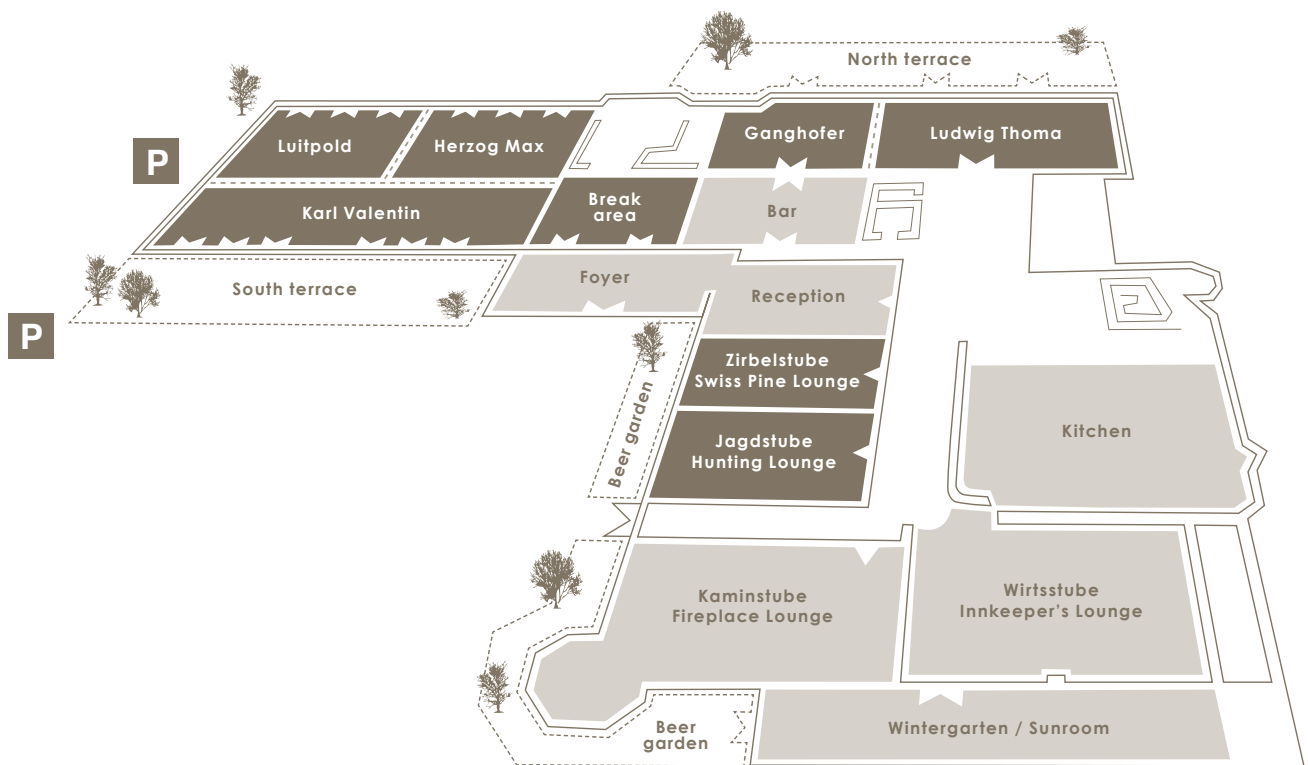

HOTEL BAUER RESTAURANT

Almost unlimited opportunities for
for Conferences and meetings

Seating options

Room	Size	Parliament	Theatre	U-shape	Block
Karl Valentin	135 m ²	70	140	40	50
Herzog Max	73 m ²	35	60	24	25
Luitpold	63 m ²	25	60	20	25
Herzog Max + Luitpold	136 m ²	70	140	40	50
Karl Valentin + Herzog Max + Luitpold	271 m ²	160	225	60	2x50

Room	Size	Parliament	Theatre	U-shape	Block
Ludwig Thoma	72 m ²	30	50	20	25
Ganghofer	69 m ²	25	40	18	20
Ludwig Thoma + Ganghofer	141 m ²	80	140	45	50
Zirbelstube	33 m ²	-	-	12	10
Jagdstube	34 m ²	-	-	12	10